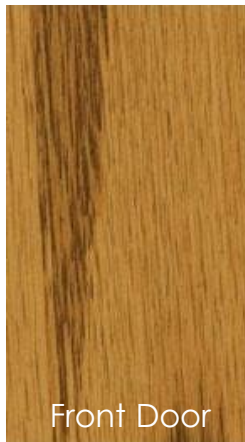

Aviation Blue – Elevation B

Inspired Exterior | Package 9

Please note that the digital colour samples provided in this document are representations and should be used as a general guide only. Due to variations in digital reproduction, screen display settings, and printing processes, these color samples may not accurately depict the exact hue, texture, or finish of the actual materials. The actual color and finish of your home exterior may vary from these digital samples. It is always recommended to view actual material and color samples, where available, prior to making final selections. While we strive to ensure the accuracy of these representations, Craighurst Crossing Inc. cannot be held responsible for any discrepancies between the digital color samples in this document and the final product. It is the responsibility of the purchaser to confirm their satisfaction with the color and finish selections during the selection process. By viewing these color samples, you acknowledge and agree to these conditions.