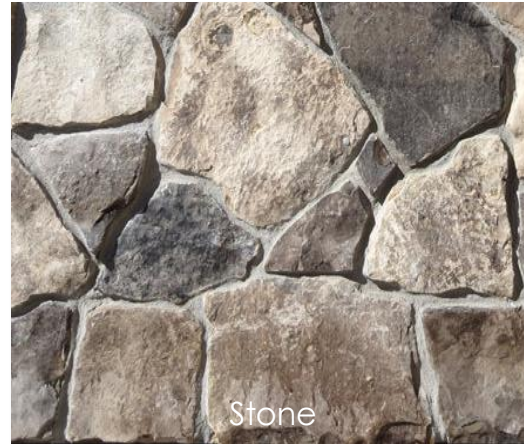

Arctic White – Elevation B

Inspired Exterior | Package 1

Please note that the digital colour samples provided in this document are representations and should be used as a general guide only. Due to variations in digital reproduction, screen display settings, and printing processes, these color samples may not accurately depict the exact hue, texture, or finish of the actual materials. The actual color and finish of your home exterior may vary from these digital samples. It is always recommended to view actual material and color samples, where available, prior to making final selections. While we strive to ensure the accuracy of these representations, Craighurst Crossing Inc. cannot be held responsible for any discrepancies between the digital color samples in this document and the final product. It is the responsibility of the purchaser to confirm their satisfaction with the color and finish selections during the selection process. By viewing these color samples, you acknowledge and agree to these conditions.