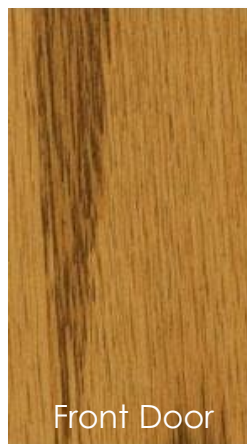

Midnight Black— Elevation B

Inspired Exterior | Package 2

Please note that the digital colour samples provided in this document are representations and should be used as a general guide only. Due to variations in digital reproduction, screen display settings, and printing processes, these color samples may not accurately depict the exact hue, texture, or finish of the actual materials. The actual color and finish of your home exterior may vary from these digital samples. It is always recommended to view actual material and color samples, where available, prior to making final selections. While we strive to ensure the accuracy of these representations, Craighurst Crossing Inc. cannot be held responsible for any discrepancies between the digital color samples in this document and the final product. It is the responsibility of the purchaser to confirm their satisfaction with the color and finish selections during the selection process. By viewing these color samples, you acknowledge and agree to these conditions.