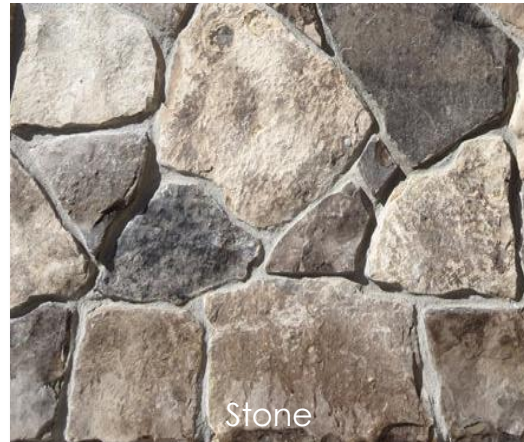

Midnight Black— Elevation B

Inspired Exterior | Package 2

Please note that the digital colour samples provided in this document are representations and should be used as a general guide only. Due to variations in digital reproduction, screen display settings, and printing processes, these color samples may not accurately depict the exact hue, texture, or finish of the actual materials. The actual color and finish of your home exterior may vary from these digital samples. It is always recommended to view actual material and color samples, where available, prior to making final selections. While we strive to ensure the accuracy of these representations, Craighurst Crossing Inc. cannot be held responsible for any discrepancies between the digital color samples in this document and the final product. It is the responsibility of the purchaser to confirm their satisfaction with the color and finish selections during the selection process. By viewing these color samples, you acknowledge and agree to these conditions.