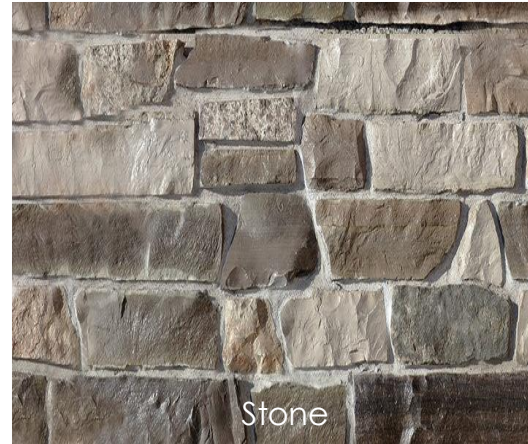

Black Diamond – Elevation B

Inspired Exterior | Package 11

Please note that the digital colour samples provided in this document are representations and should be used as a general guide only. Due to variations in digital reproduction, screen display settings, and printing processes, these color samples may not accurately depict the exact hue, texture, or finish of the actual materials. The actual color and finish of your home exterior may vary from these digital samples. It is always recommended to view actual material and color samples, where available, prior to making final selections. While we strive to ensure the accuracy of these representations, Craighurst Crossing Inc. cannot be held responsible for any discrepancies between the digital color samples in this document and the final product. It is the responsibility of the purchaser to confirm their satisfaction with the color and finish selections during the selection process. By viewing these color samples, you acknowledge and agree to these conditions.