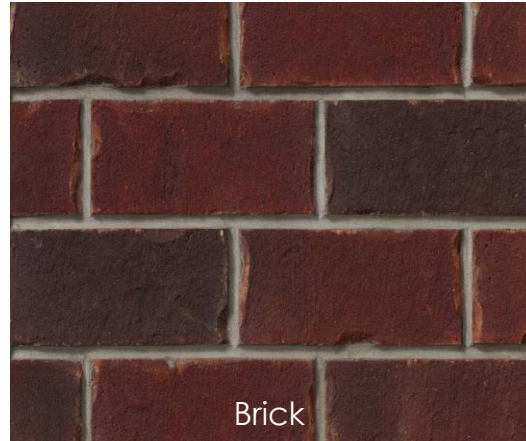

Aviation Blue – Elevation A

Inspired Exterior | Package 9

Please note that the digital colour samples provided in this document are representations and should be used as a general guide only. Due to variations in digital reproduction, screen display settings, and printing processes, these color samples may not accurately depict the exact hue, texture, or finish of the actual materials. The actual color and finish of your home exterior may vary from these digital samples. It is always recommended to view actual material and color samples, where available, prior to making final selections. While we strive to ensure the accuracy of these representations, Craighurst Crossing Inc. cannot be held responsible for any discrepancies between the digital color samples in this document and the final product. It is the responsibility of the purchaser to confirm their satisfaction with the color and finish selections during the selection process. By viewing these color samples, you acknowledge and agree to these conditions.