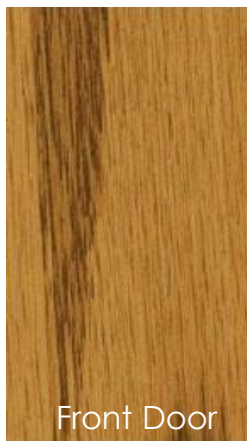

Black Diamond – Elevation B

Inspired Exterior | Package 11

Please note that the digital colour samples provided in this document are representations and should be used as a general guide only. Due to variations in digital reproduction, screen display settings, and printing processes, these color samples may not accurately depict the exact hue, texture, or finish of the actual materials. The actual color and finish of your home exterior may vary from these digital samples. It is always recommended to view actual material and color samples, where available, prior to making final selections. While we strive to ensure the accuracy of these representations, Craighurst Crossing Inc. cannot be held responsible for any discrepancies between the digital color samples in this document and the final product. It is the responsibility of the purchaser to confirm their satisfaction with the color and finish selections during the selection process. By viewing these color samples, you acknowledge and agree to these conditions.