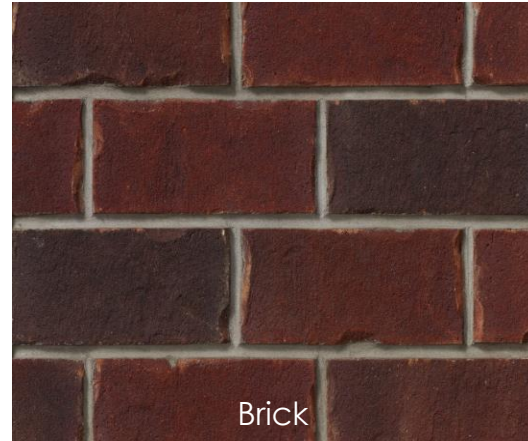

Standard Khaki – Elevation A

Inspired Exterior | Package 4

Please note that the digital colour samples provided in this document are representations and should be used as a general guide only. Due to variations in digital reproduction, screen display settings, and printing processes, these color samples may not accurately depict the exact hue, texture, or finish of the actual materials. The actual color and finish of your home exterior may vary from these digital samples. It is always recommended to view actual material and color samples, where available, prior to making final selections. While we strive to ensure the accuracy of these representations, Craighurst Crossing Inc. cannot be held responsible for any discrepancies between the digital color samples in this document and the final product. It is the responsibility of the purchaser to confirm their satisfaction with the color and finish selections during the selection process. By viewing these color samples, you acknowledge and agree to these conditions.