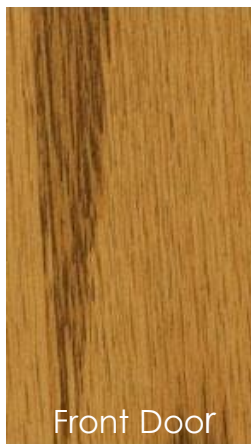

Wetlands – Elevation A

Inspired Exterior | Package 7

Please note that the digital colour samples provided in this document are representations and should be used as a general guide only. Due to variations in digital reproduction, screen display settings, and printing processes, these color samples may not accurately depict the exact hue, texture, or finish of the actual materials. The actual color and finish of your home exterior may vary from these digital samples. It is always recommended to view actual material and color samples, where available, prior to making final selections. While we strive to ensure the accuracy of these representations, Craighurst Crossing Inc. cannot be held responsible for any discrepancies between the digital color samples in this document and the final product. It is the responsibility of the purchaser to confirm their satisfaction with the color and finish selections during the selection process. By viewing these color samples, you acknowledge and agree to these conditions.