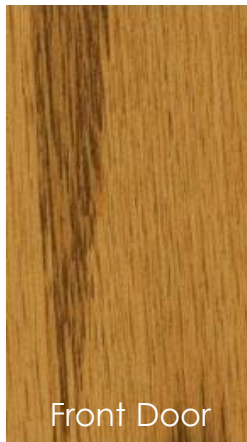

Silver Bells – Elevation B

Inspired Exterior | Package 8

Please note that the digital colour samples provided in this document are representations and should be used as a general guide only. Due to variations in digital reproduction, screen display settings, and printing processes, these color samples may not accurately depict the exact hue, texture, or finish of the actual materials. The actual color and finish of your home exterior may vary from these digital samples. It is always recommended to view actual material and color samples, where available, prior to making final selections. While we strive to ensure the accuracy of these representations, Craighurst Crossing Inc. cannot be held responsible for any discrepancies between the digital color samples in this document and the final product. It is the responsibility of the purchaser to confirm their satisfaction with the color and finish selections during the selection process. By viewing these color samples, you acknowledge and agree to these conditions.