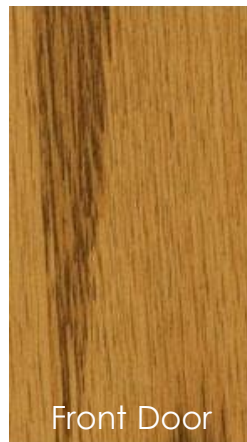

Standard Khaki – Elevation B

Inspired Exterior | Package 4

Please note that the digital colour samples provided in this document are representations and should be used as a general guide only. Due to variations in digital reproduction, screen display settings, and printing processes, these color samples may not accurately depict the exact hue, texture, or finish of the actual materials. The actual color and finish of your home exterior may vary from these digital samples. It is always recommended to view actual material and color samples, where available, prior to making final selections. While we strive to ensure the accuracy of these representations, Craighurst Crossing Inc. cannot be held responsible for any discrepancies between the digital color samples in this document and the final product. It is the responsibility of the purchaser to confirm their satisfaction with the color and finish selections during the selection process. By viewing these color samples, you acknowledge and agree to these conditions.