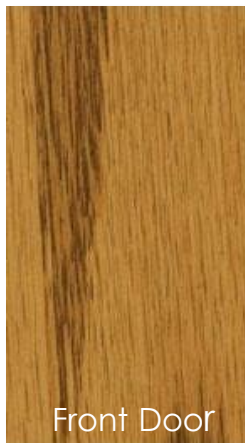

Garage Door

Front Door