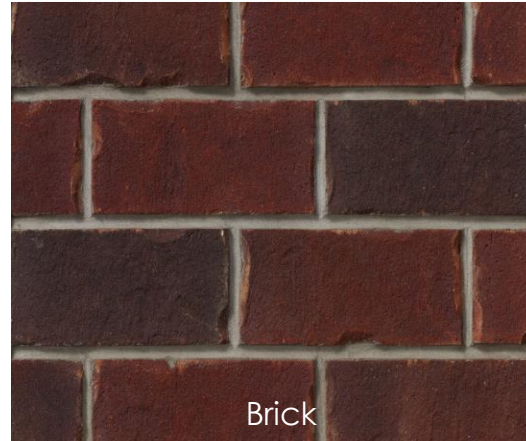

Rouge Noir – Elevation A

Inspired Exterior | Package 12

Brick

Please note that the digital colour samples provided in this document are representations and should be used as a general guide only. Due to variations in digital reproduction, screen display settings, and printing processes, these color samples may not accurately depict the exact hue, texture, or finish of the actual materials. The actual color and finish of your home exterior may vary from these digital samples. It is always recommended to view actual material and color samples, where available, prior to making final selections. While we strive to ensure the accuracy of these representations, Craighurst Crossing Inc. cannot be held responsible for any discrepancies between the digital color samples in this document and the final product. It is the responsibility of the purchaser to confirm their satisfaction with the color and finish selections during the selection process. By viewing these color samples, you acknowledge and agree to these conditions.