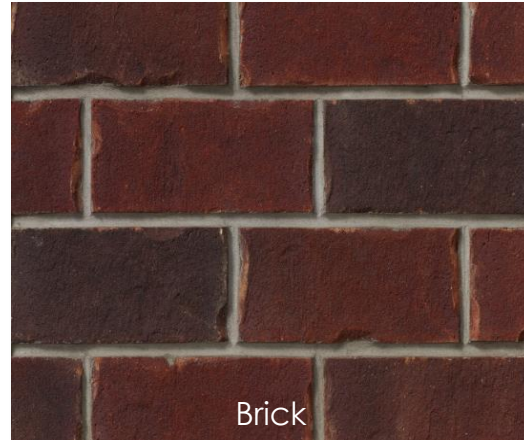

Midnight Black – Elevation A

Inspired Exterior | Package 2

Please note that the digital colour samples provided in this document are representations and should be used as a general guide only. Due to variations in digital reproduction, screen display settings, and printing processes, these color samples may not accurately depict the exact hue, texture, or finish of the actual materials. The actual color and finish of your home exterior may vary from these digital samples. It is always recommended to view actual material and color samples, where available, prior to making final selections. While we strive to ensure the accuracy of these representations, Craighurst Crossing Inc. cannot be held responsible for any discrepancies between the digital color samples in this document and the final product. It is the responsibility of the purchaser to confirm their satisfaction with the color and finish selections during the selection process. By viewing these color samples, you acknowledge and agree to these conditions.