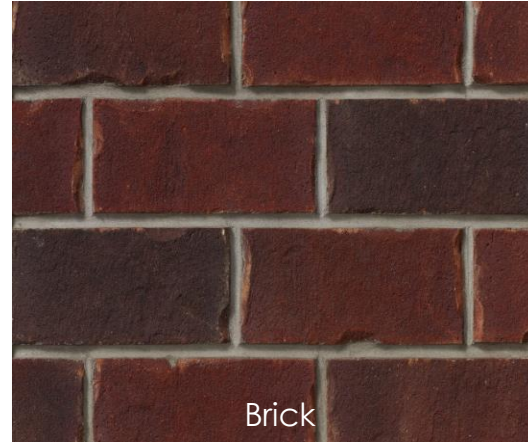

Light Mist – Elevation A

Inspired Exterior | Package 3

Please note that the digital colour samples provided in this document are representations and should be used as a general guide only. Due to variations in digital reproduction, screen display settings, and printing processes, these color samples may not accurately depict the exact hue, texture, or finish of the actual materials. The actual color and finish of your home exterior may vary from these digital samples. It is always recommended to view actual material and color samples, where available, prior to making final selections. While we strive to ensure the accuracy of these representations, Craighurst Crossing Inc. cannot be held responsible for any discrepancies between the digital color samples in this document and the final product. It is the responsibility of the purchaser to confirm their satisfaction with the color and finish selections during the selection process. By viewing these color samples, you acknowledge and agree to these conditions.