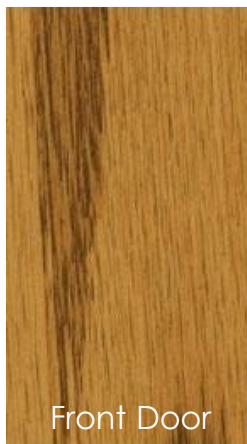

Light Mist – Elevation B

Inspired Exterior | Package 3

Please note that the digital colour samples provided in this document are representations and should be used as a general guide only. Due to variations in digital reproduction, screen display settings, and printing processes, these color samples may not accurately depict the exact hue, texture, or finish of the actual materials. The actual color and finish of your home exterior may vary from these digital samples. It is always recommended to view actual material and color samples, where available, prior to making final selections. While we strive to ensure the accuracy of these representations, Craighurst Crossing Inc. cannot be held responsible for any discrepancies between the digital color samples in this document and the final product. It is the responsibility of the purchaser to confirm their satisfaction with the color and finish selections during the selection process. By viewing these color samples, you acknowledge and agree to these conditions.