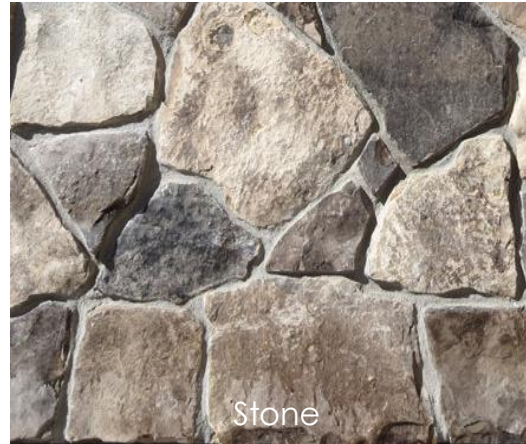

Timber Bark – Elevation B

Inspired Exterior | Package 6

Please note that the digital colour samples provided in this document are representations and should be used as a general guide only. Due to variations in digital reproduction, screen display settings, and printing processes, these color samples may not accurately depict the exact hue, texture, or finish of the actual materials. The actual color and finish of your home exterior may vary from these digital samples. It is always recommended to view actual material and color samples, where available, prior to making final selections. While we strive to ensure the accuracy of these representations, Craighurst Crossing Inc. cannot be held responsible for any discrepancies between the digital color samples in this document and the final product. It is the responsibility of the purchaser to confirm their satisfaction with the color and finish selections during the selection process. By viewing these color samples, you acknowledge and agree to these conditions.