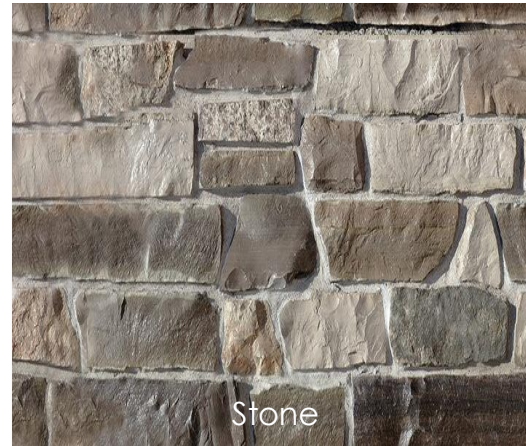

Rouge Noir – Elevation B

Inspired Exterior | Package 12

Please note that the digital colour samples provided in this document are representations and should be used as a general guide only. Due to variations in digital reproduction, screen display settings, and printing processes, these color samples may not accurately depict the exact hue, texture, or finish of the actual materials. The actual color and finish of your home exterior may vary from these digital samples. It is always recommended to view actual material and color samples, where available, prior to making final selections. While we strive to ensure the accuracy of these representations, Craighurst Crossing Inc. cannot be held responsible for any discrepancies between the digital color samples in this document and the final product. It is the responsibility of the purchaser to confirm their satisfaction with the color and finish selections during the selection process. By viewing these color samples, you acknowledge and agree to these conditions.