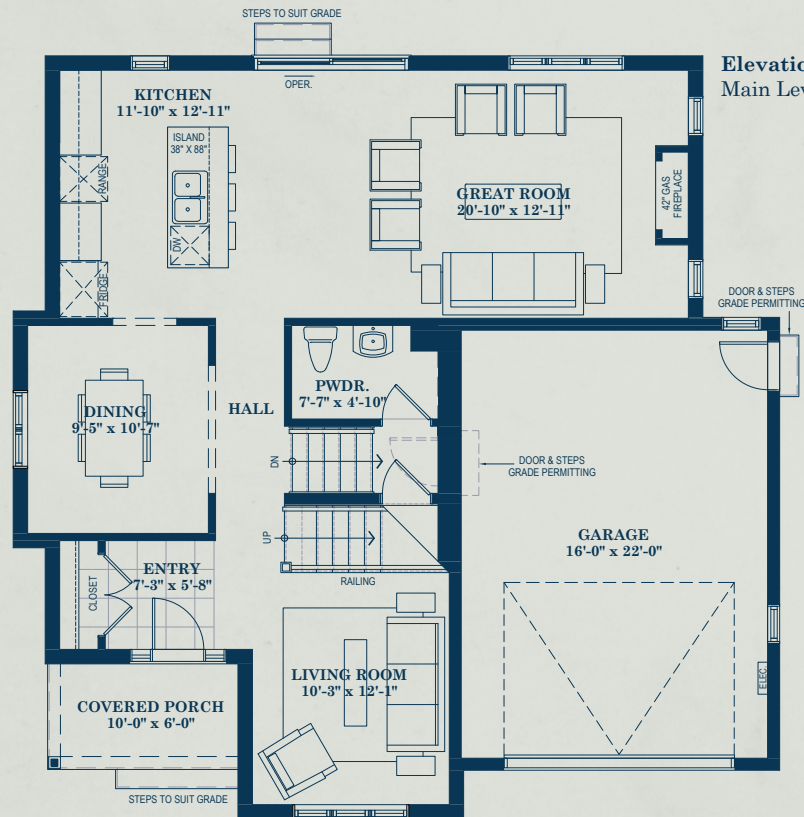

## THE CARDINAL.

Two Storey  
Elevations A, B & C,  
3 or 4 bedrooms, 1,999 sq ft

*The **Cardinal**, echoing the name of the admired bird native to the adjacent Copeland Forest, is celebrated for its striking hue and melodious song.*

Elevation A, 3 Bedroom

Elevation C, 3 Bedroom

Plans and specifications subject to change without notice. All renderings are artist's concept. E.&O.E.

Elevation B, 3 Bedroom

Another project developed by:  
**GEORGIAN**  
COMMUNITIES

# THE CARDINAL.

**Elevation A, B & C, 3 Bedroom**  
Main Level, 974 sq ft

With finished lower level  
option elev. A, B & C

**Elevation A, B & C, 3 Bedroom**  
Upper Level,  
1,025 sq ft

# THE CARDINAL.

Elevation A, 4 Bedroom

Elevation B, 4 Bedroom

Elevation C, 4 Bedroom