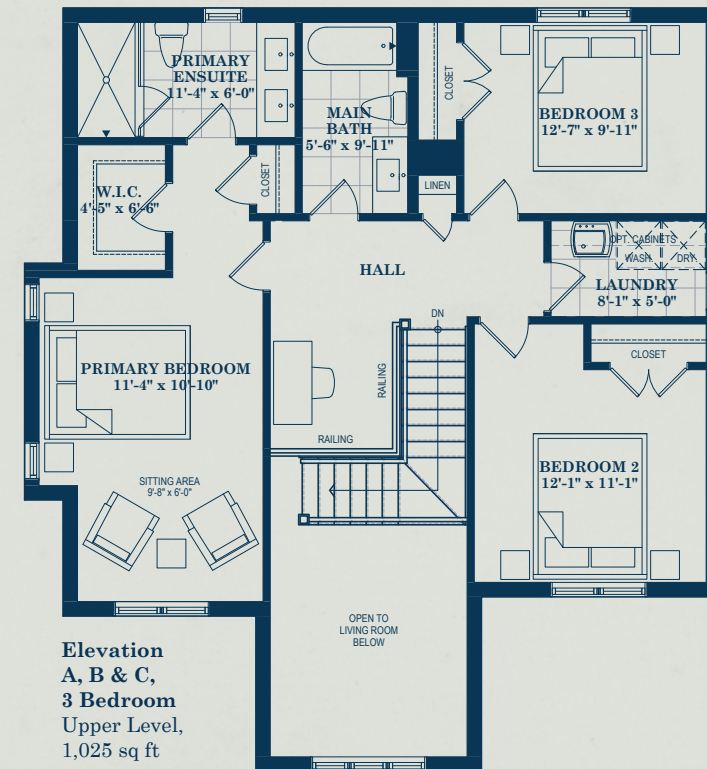

Elevation A, 3 Bedroom

Elevation C, 3 Bedroom

Plans and specifications subject to change without notice. All renderings are artist's concept. E.&O.E.

Elevation B, 3 Bedroom

Another project developed by:  
**GEORGIAN**  
COMMUNITIES

# THE CARDINAL.

**Elevation A, B & C, 3 Bedroom**  
Main Level, 974 sq ft

With finished lower level  
option elev. A, B & C

**Elevation A, B & C, 3 Bedroom**  
Upper Level,  
1,025 sq ft

# THE CARDINAL.

Elevation A, 4 Bedroom

Elevation B, 4 Bedroom

Elevation C, 4 Bedroom