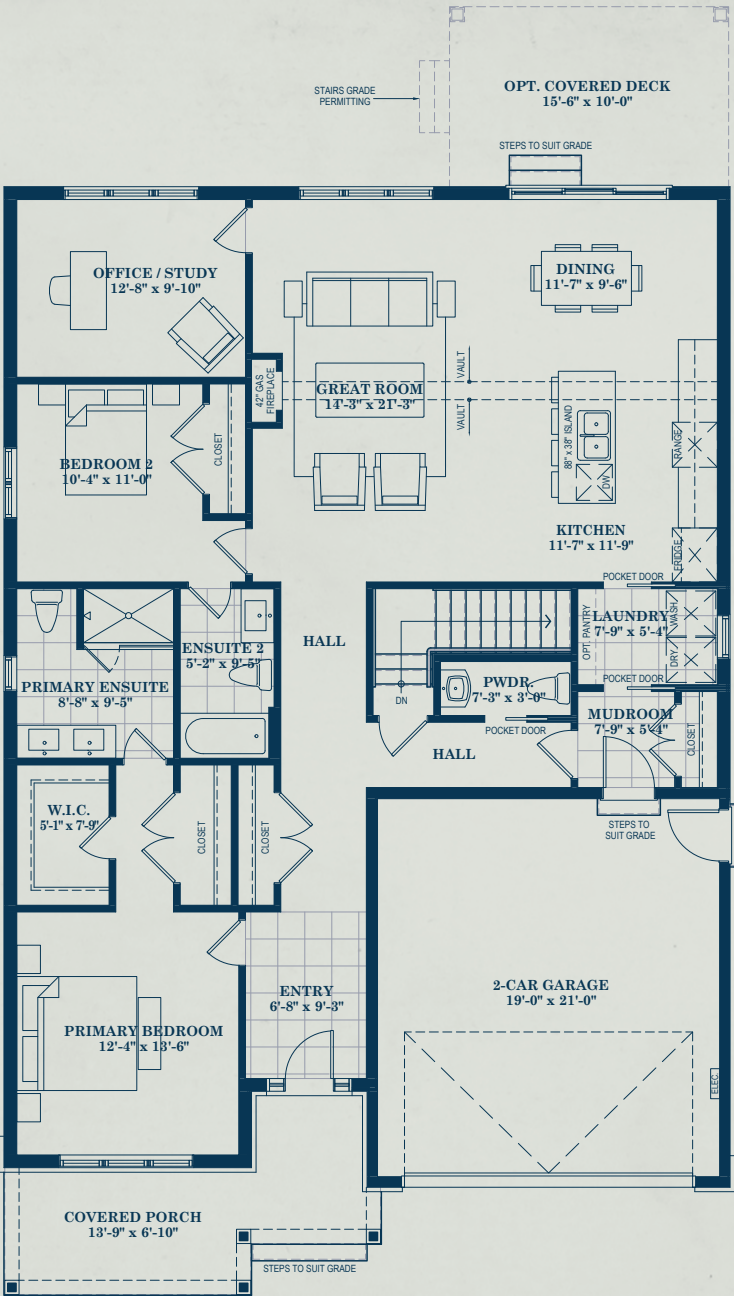

## THE MEDONTE.

### Bungalow

Elevational A, 1,762 sq ft

Elevational B, 1,753 sq ft

*Craighurst Village once marked the convergence of four townships: Flos, Vespra, Oro, and Medonte. Today, Craighurst Crossing stands within the original Medonte region.*

Elevation B

Plans and specifications subject to change without notice. All renderings are artist's concept. E.&O.E.

# THE MEDONTE.

**Elevation A**  
Main Level, 1,762 sq ft

With finished lower level  
option elev. A & B

**Elevation B**  
Main Level, 1,753 sq ft