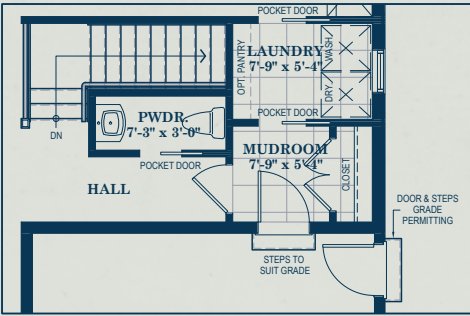

Elevation B

Plans and specifications subject to change without notice. All renderings are artist's concept. E.&O.E.

# THE MEDONTE.

**Elevation A**  
Main Level, 1,762 sq ft

With finished lower level  
option elev. A & B

**Elevation B**  
Main Level, 1,753 sq ft