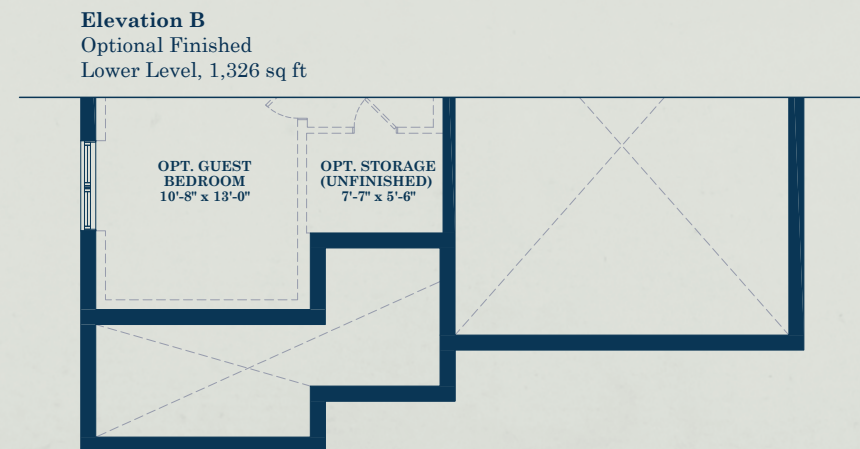

# THE MEDONTE.

**Elevation A**  
Main Level, 1,762 sq ft

With finished lower level  
option elev. A & B

**Elevation B**  
Main Level, 1,753 sq ft

# THE MEDONTE.

**Elevation A**  
Optional Finished  
Lower Level, 1,333 sq ft

**Elevation B**  
Optional Finished  
Lower Level, 1,326 sq ft