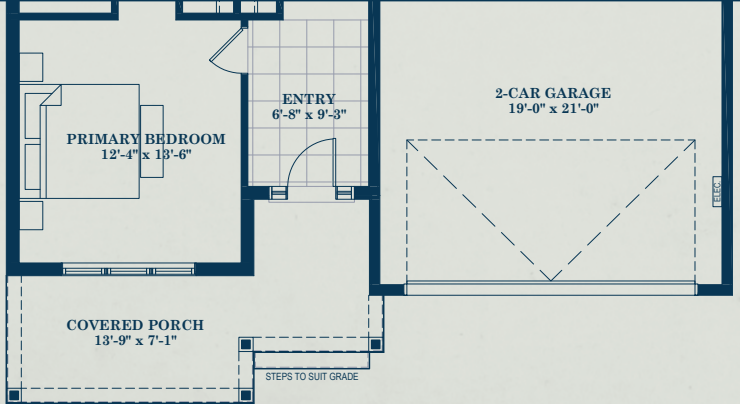

# THE MEDONTE.

**Elevation A**  
Main Level, 1,762 sq ft

With finished lower level  
option elev. A & B

**Elevation B**  
Main Level, 1,753 sq ft

# THE MEDONTE.

**Elevation A**  
Optional Finished  
Lower Level, 1,333 sq ft

**Elevation B**  
Optional Finished  
Lower Level, 1,326 sq ft