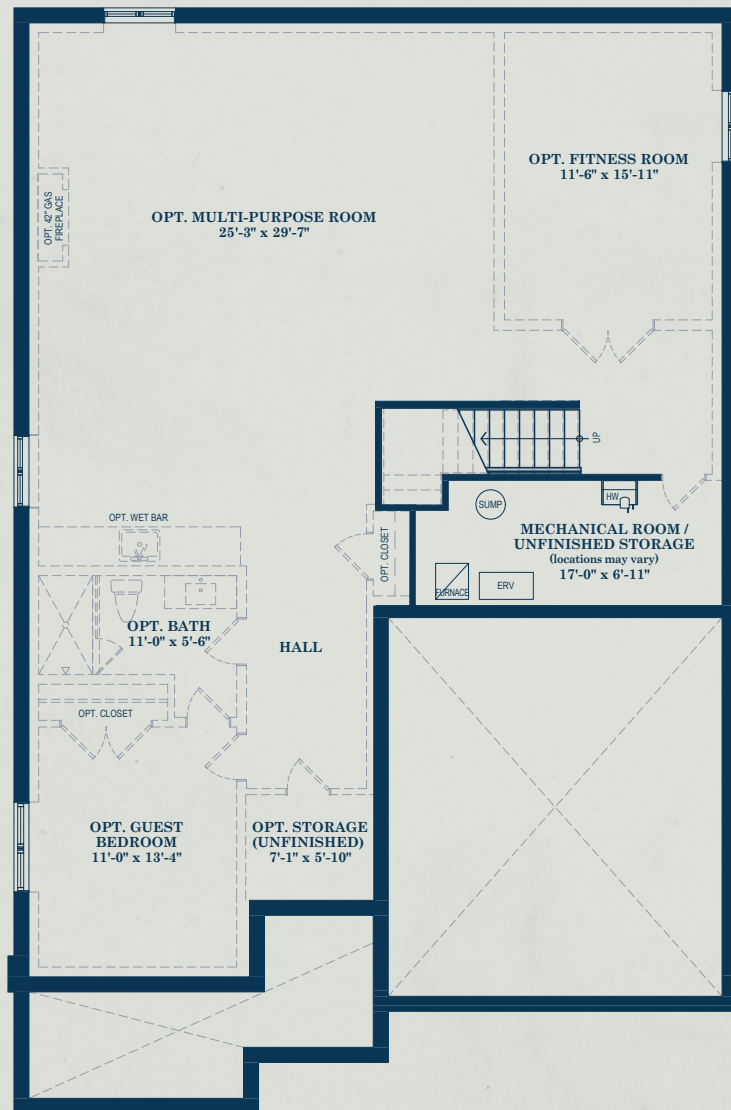

## THE MEDONTE.

Elevation B

Plans and specifications subject to change without notice. All renderings are artist's concept. E.&O.E.

# THE MEDONTE.

**Elevation A**  
Main Level, 1,762 sq ft

With finished lower level  
option elev. A & B

**Elevation B**  
Main Level, 1,753 sq ft

# THE MEDONTE.

**Elevation A**  
Optional Finished  
Lower Level, 1,333 sq ft

**Elevation B**  
Optional Finished  
Lower Level, 1,326 sq ft